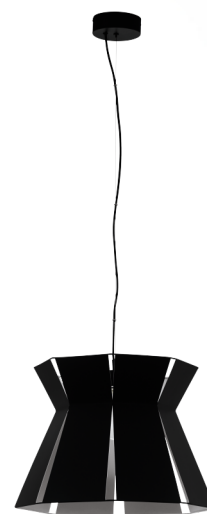

### General Information

Material number	99081
Type	pendant light
Product segment	Indoor
Theme	sonstige / nicht zuordenbar

### Dimensions

Article Height (in mm)	1100
Article Diameter (in mm)	420
Net Weight	4.8 Kilogram
Canopy Height (in mm)	35
Canopy Diameter (in mm)	110

### Material & Colour

Enclosure Material	steel
Enclosure Colour	black, white
Cable Colour	ZZKABFA_SW