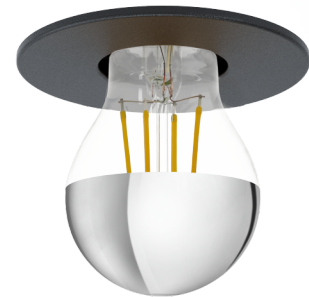

### General Information

Material number	99061
Type	recessed light
Product segment	Indoor
Theme	sonstige / nicht zuordenbar

### Dimensions

Article Height (in mm)	3
Article Diameter (in mm)	90
Cutout (in mm)	68

### Material & Colour

Enclosure Material	steel
Enclosure Colour	black