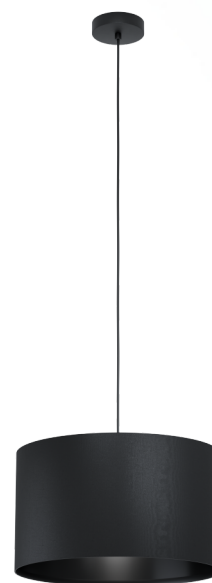

Technical Information

Protection Class	2
Mains Voltage	220-240V,50/60Hz
Operation Voltage	220-240V,50/60Hz

Technical changes reserved

EGLO Leuchten GmbH
Heiligkreuz 22 | 6136 Pill | Austria
Tel. +43 (0) 5242 / 6996 - 0
Fax: +43 (0) 5242 / 6996 - 938
www.eglo.com

my light | my style