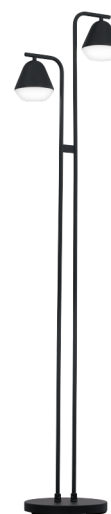

99036 PALBIETA

General Information

Material number	99036
Type	floor light
Product segment	Indoor
Theme	sonstige / nicht zuordenbar

Dimensions

Article Height (in mm)	1530
Article Width (in mm)	250
Article Length (in mm)	350
Net Weight	5.05 Kilogram
Base Diameter (in mm)	250

Material & Colour

Enclosure Material	steel
Enclosure Colour	black
Cable Colour	ZZKABFA_SW
Glass/Shade Material	plastic
Glass/Shade Colour	clear, satined

Functionality

Switch Type	foot-switch
Battery	No

Technical Information