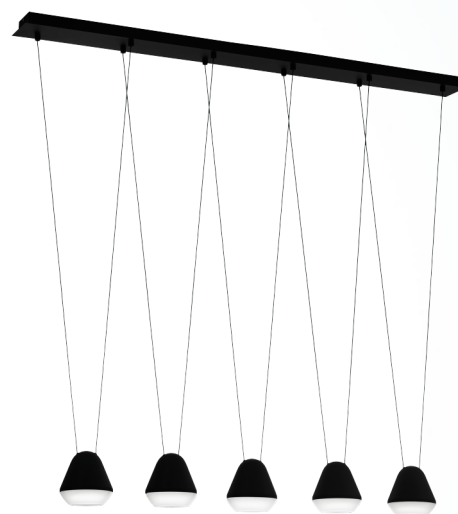

99013 PALBIETA

General Information

Material number	99013
Type	pendant light
Product segment	Indoor
Theme	sonstige / nicht zuordenbar

Dimensions

Article Height (in mm)	1100
Article Width (in mm)	115
Article Length (in mm)	1160
Net Weight	5.024 Kilogram
Canopy Length (in mm)	1135
Canopy Width (in mm)	75
Canopy Height (in mm)	31

Material & Colour

Enclosure Material	steel
Enclosure Colour	black
Cable Colour	ZZKABFA_SW
Glass/Shade Material	plastic
Glass/Shade Colour	clear, satined

Functionality

Switch Type	without switch
Battery	No

Illuminant 1

Socket Type (1)	GU10
Illuminant Type (1)	GU10-LED
Illuminant incl. (1)	INCLUSIVE
max. Wattage (1)	2X3W
Beamangle (in °)	110
Nominal Luminous Flux (in lm)	240
Equivalence With Incandescent Lamp (W)	23
Colour Temperature	3000K warm white
Nominal Lifetime (in h)	15000
Switching Cycles	15000
Colour Rendering Index (Ra, CRI)	>80
Energy Efficiency Class	A+
kW/1000h	3
Dimmable	No
Rated Lamp Power (0,1W precision)	3.1000
Colour Tolerance (LED, SDCM)	<6