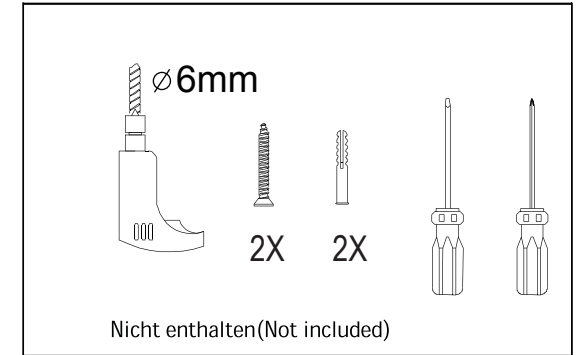

EGLO

Art.-Nr.: 98606

A

B

C

Driver Installation (Fig.1)

D

E