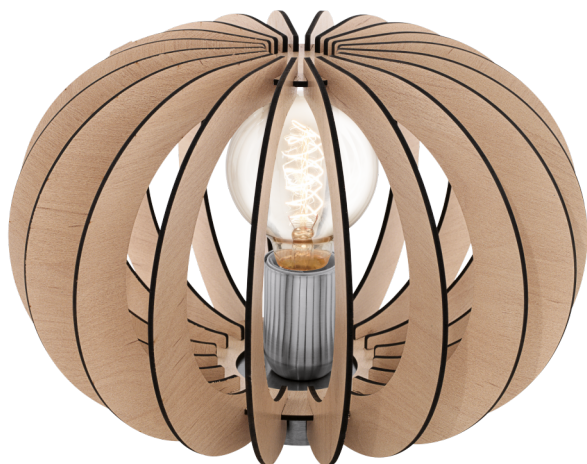

# 95043 STELLATO

## General Information

Material number	95043
Type	table light
Product segment	Indoor
Theme	Lamellenleuchten

## Dimensions

Article Height (in mm)	210
Article Diameter (in mm)	300
Net Weight	0.818 Kilogram

## Material & Colour

Enclosure Material	steel
Enclosure Colour	satın nickel
Glass/Shade Material	wood
Glass/Shade Colour	maple