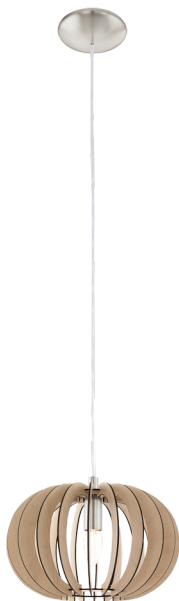

95038 STELLATO

General Information

Material number	95038
Type	pendant light
Product segment	Indoor
Theme	Lamellenleuchten

Dimensions

Article Height (in mm)	1300
Article Diameter (in mm)	300
Net Weight	0.888 Kilogram

Material & Colour

Enclosure Material	steel
Enclosure Colour	satın nickel
Glass/Shade Material	wood
Glass/Shade Colour	maple

Functionality

Switch Type	without switch
Battery	No

Technical Information

Protection Degree	IP20
Protection Class	2
Mains Voltage	220-240V,50/60Hz
Operation Voltage	220-240V,50/60Hz
max. Wattage (1)	1X60W

95038 STELLATO

Illuminant 1

Illuminant Type (1)	E27
Illuminant incl. (1)	Exclusive
Socket Type (1)	E27