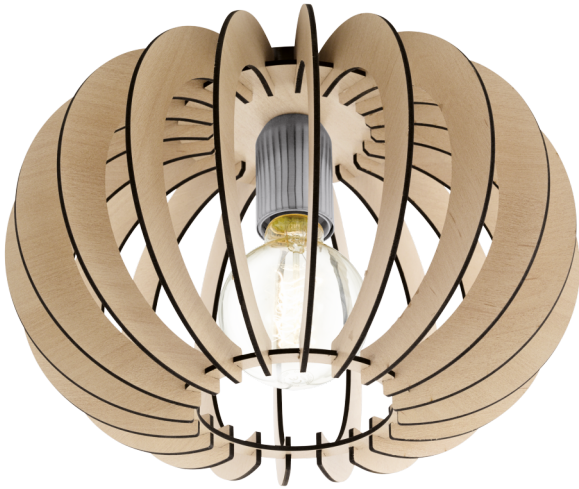

95037

STELLATO

General Information

Material number	95037
Type	ceiling light
Product segment	Indoor
Theme	Lamellenleuchten

Dimensions

Article Height (in mm)	255
Article Diameter (in mm)	400
Net Weight	1.105 Kilogram

Material & Colour

Enclosure Material	steel
Enclosure Colour	satın nickel
Glass/Shade Material	wood
Glass/Shade Colour	maple

Functionality

Switch Type	without switch
Battery	No

Technical Information

Protection Degree	IP20
Protection Class	1
Mains Voltage	220-240V,50/60Hz
Operation Voltage	220-240V,50/60Hz
max. Wattage (1)	1X60W

95037 STELLATO

Illuminant 1

Illuminant Type (1)	E27
Illuminant incl. (1)	Exclusive
Socket Type (1)	E27