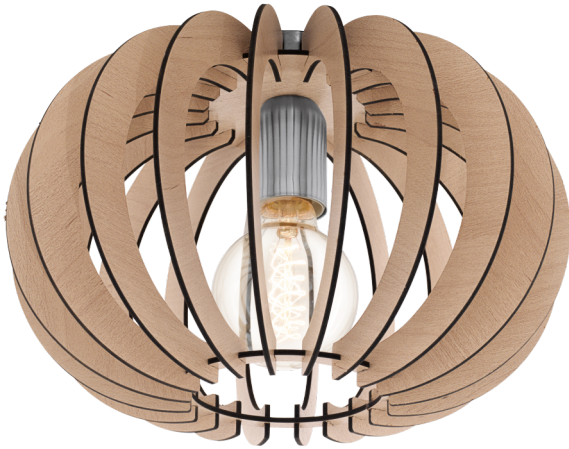

95036

STELLATO

General Information

Material number	95036
Type	ceiling light
Product segment	Indoor
Theme	Lamellenleuchten

Dimensions

Article Height (in mm)	205
Article Diameter (in mm)	300
Net Weight	0.7 Kilogram

Material & Colour

Enclosure Material	steel
Enclosure Colour	satın nickel
Glass/Shade Material	wood
Glass/Shade Colour	maple

Functionality

Switch Type	without switch
Battery	No

Technical Information

Protection Degree	IP20
Protection Class	1
Mains Voltage	220-240V,50/60Hz
Operation Voltage	220-240V,50/60Hz
max. Wattage (1)	1X60W

95036 STELLATO

Illuminant 1

Illuminant Type (1)	E27
Illuminant incl. (1)	Exclusive
Socket Type (1)	E27

E27

1X60
W