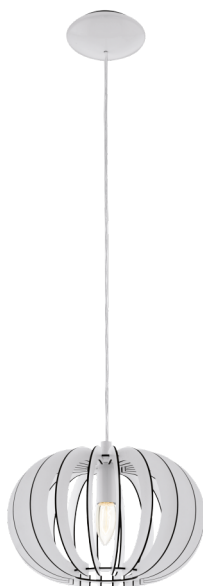

95031 STELLATO

General Information

Material number	95031
Type	pendant light
Product segment	Indoor
Theme	Lamellenleuchten

Dimensions

Article Height (in mm)	1300
Article Diameter (in mm)	300
Net Weight	0.9 Kilogram

Material & Colour

Enclosure Material	steel
Enclosure Colour	white
Glass/Shade Material	wood
Glass/Shade Colour	white

Functionality

Switch Type	without switch
Battery	No

Technical Information

Protection Degree	IP20
Protection Class	2
Mains Voltage	220-240V,50/60Hz
Operation Voltage	220-240V,50/60Hz
max. Wattage (1)	1X60W

95031 STELLATO

Illuminant 1

Illuminant Type (1)	E27
Illuminant incl. (1)	Exclusive
Socket Type (1)	E27