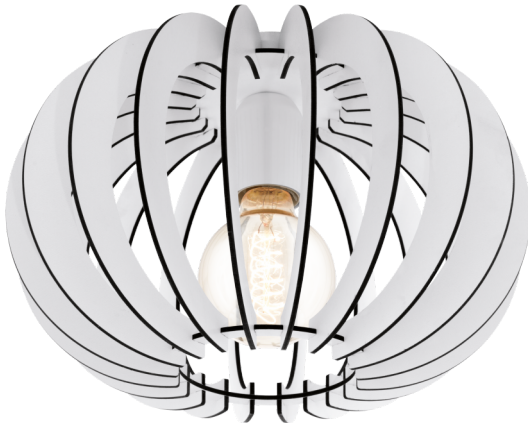

95028

STELLATO

General Information

Material number	95028
Type	ceiling light
Product segment	Indoor
Theme	Lamellenleuchten

Dimensions

Article Height (in mm)	205
Article Diameter (in mm)	300
Net Weight	0.721 Kilogram

Material & Colour

Enclosure Material	steel
Enclosure Colour	white
Glass/Shade Material	wood
Glass/Shade Colour	white

Functionality

Switch Type	without switch
Battery	No

Technical Information

Protection Degree	IP20
Protection Class	1
Mains Voltage	220-240V,50/60Hz
Operation Voltage	220-240V,50/60Hz
max. Wattage (1)	1X60W

95028 STELLATO

Illuminant 1

Illuminant Type (1)	E27
Illuminant incl. (1)	Exclusive
Socket Type (1)	E27