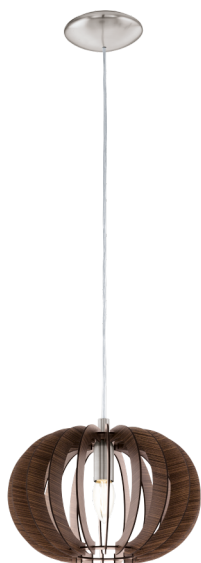

95023 STELLATO

General Information

Material number	95023
Type	pendant light
Product segment	Indoor
Theme	Lamellenleuchten

Dimensions

Article Height (in mm)	1300
Article Diameter (in mm)	300
Net Weight	0.883 Kilogram

Material & Colour

Enclosure Material	steel
Enclosure Colour	satın nickel
Glass/Shade Material	wood
Glass/Shade Colour	dark brown

Functionality

Switch Type	without switch
Battery	No

Technical Information

Protection Degree	IP20
Protection Class	2
Mains Voltage	220-240V,50/60Hz
Operation Voltage	220-240V,50/60Hz
max. Wattage (1)	1X60W

95023 STELLATO

Illuminant 1

Illuminant Type (1)	E27
Illuminant incl. (1)	Exclusive
Socket Type (1)	E27