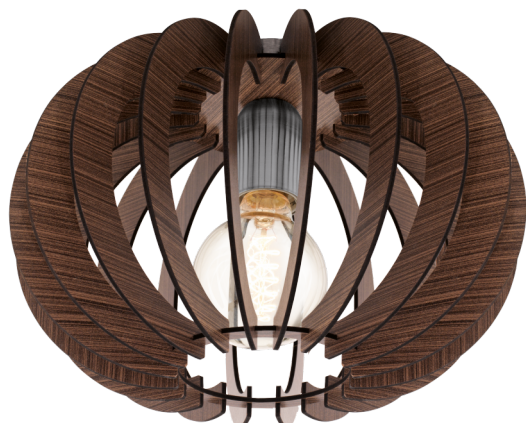

# 95021 STELLATO

## General Information

Material number	95021
Type	ceiling light
Product segment	Indoor
Theme	Lamellenleuchten

## Dimensions

Article Height (in mm)	205
Article Diameter (in mm)	300
Net Weight	0.704 Kilogram

## Material & Colour

Enclosure Material	steel
Enclosure Colour	satın nickel
Glass/Shade Material	wood
Glass/Shade Colour	dark brown