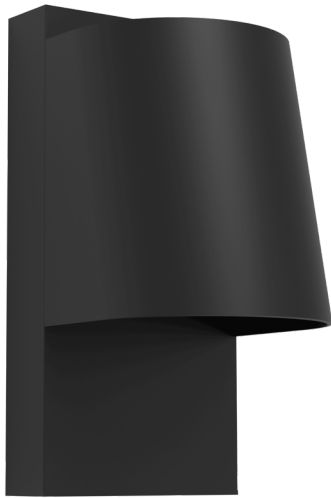

900691

STAGNONE

General Information

Material number	900691
Type	wall light
Product segment	Outdoor
Theme	sonstige / nicht zuordenbar
Energy efficiency class (EEI)	F

Dimensions

Article Height (in mm)	205
Article Length (in mm)	100
Net Weight (in kg)	0.42
Article Overhang (in mm)	125

Material & Colour

Enclosure Material	aluminium, steel
Enclosure Colour	black
Glass/Shade Material	glass
Glass/Shade Colour	clear

Functionality

Switch Type	without switch
Battery	No

900691

STAGNONE

Technical Information