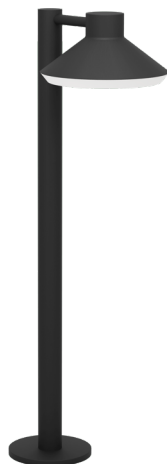

900689

NINNARELLA

General Information

Material number	900689
Type	pedestal light
Product segment	Outdoor
Theme	sonstige / nicht zuordenbar
Energy efficiency class (EEI)	F

Dimensions

Article Height (in mm)	745
Article Width (in mm)	205
Article Length (in mm)	250
Net Weight (in kg)	0.93

Material & Colour

Enclosure Material	steel
Enclosure Colour	black
Glass/Shade Material	plastic
Glass/Shade Colour	white

Functionality

Switch Type	without switch
Battery	No

900689

NINNARELLA

Technical Information