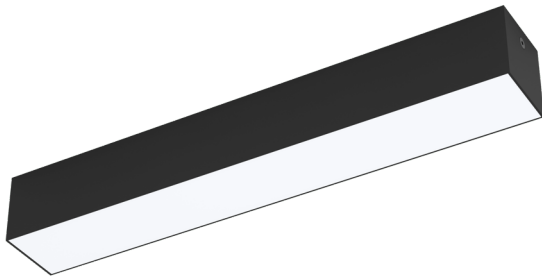

**900261**  
**SALITTA**

## General Information

Material number	900261
Type	surface-mounted light
Product segment	Outdoor
Theme	sonstige / nicht zuordenbar
Energy efficiency class (EEI)	E

## Material & Colour

Enclosure Material	aluminium, steel
Enclosure Colour	black
Glass/Shade Material	plastic
Glass/Shade Colour	white