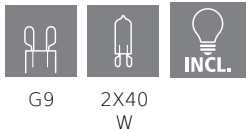

Illuminant 1

Socket Type (1)	G9
Illuminant Type (1)	G9
Illuminant incl. (1)	Inclusive
Equivalence With Incandescent Lamp (W)	52
Colour Temperature	2700K warm white
Switching Cycles	8000
Colour Rendering Index (Ra, CRI)	100
Energy Efficiency Class	C
kW/1000h	42
Rated Lamp Power (0,1W precision)	42

G9

2X40
W

INCL.