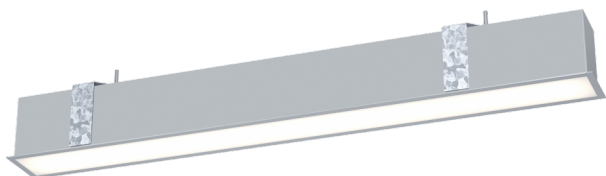

66788 SEALZA 1

General Information

Material number	66788
Type	recessed lights
Product segment	Professional light
Theme	professional light

Dimensions

Article Height (in mm)	100
Article Width (in mm)	90
Article Length (in mm)	1140
Installation Depth (in mm)	140
Cutout (in mm)	78X1148
Net Weight	4.852 Kilogram

Material & Colour

Enclosure Material	aluminium
Enclosure Colour	anodised aluminium

Functionality

Switch Type	without switch
Battery	No

66788

SEALZA 1

Technical Information

Protection Degree	IP20
Protection Class	1
Mains Voltage	220-240V,50/60Hz
Dimmable	Yes
Risk Group	1
max. Wattage (1)	24W
dimmable with / controllable with	DALI

Illuminant 1

Socket Type (1)	LED
Illuminant Type (1)	LED
Illuminant incl. (1)	Inclusive
Kelvin Complete	4000K
Light colour Complete	WHITE
Lumen with Cover	3313
Nominal Lifetime (in h)	50000
Switching Cycles	50000
Energy Efficiency Class	LED
Dimmable	Yes
Colour Tolerance (LED, SDCM)	3