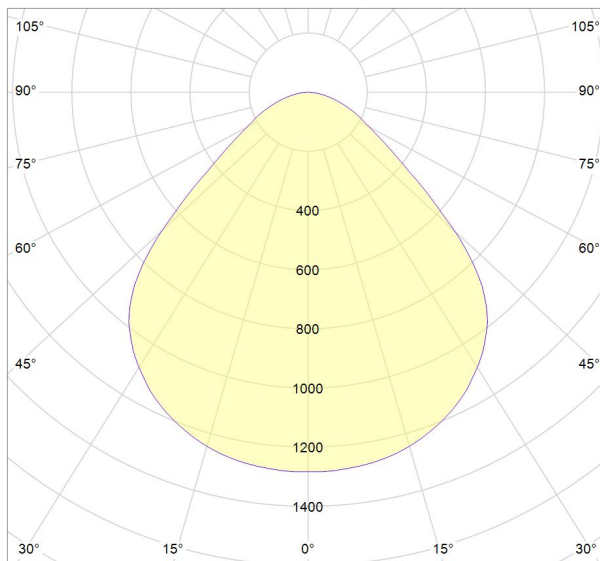

66788 SEALZA 1

General Information

Material number	66788
Type	recessed lights
Product segment	Professional light
Theme	professional light

Dimensions

Article Height (in mm)	100
Article Width (in mm)	90
Article Length (in mm)	1140
Installation Depth (in mm)	140
Cutout (in mm)	78X1148
Net Weight	4.852 Kilogram

Illuminant 1

Socket Type (1)	LED
Illuminant Type (1)	LED
Illuminant incl. (1)	Inclusive
Kelvin Complete	4000K
Light colour Complete	WHITE
Lumen with Cover	3313
Nominal Lifetime (in h)	50000
Switching Cycles	50000
Energy Efficiency Class	LED
Dimmable	Yes
Colour Tolerance (LED, SDCM)	3