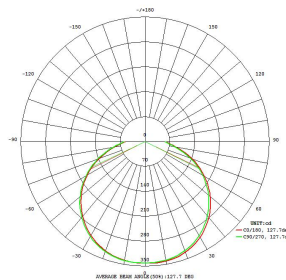

64536 BERAMO-C PRO

Общая информация

Material number	64536
Type	настенно-потол. светильни
Product segment	Professional light
Theme	professional light

Размеры

Article Height (in mm)	70
Article Diameter (in mm)	290
Net Weight	1,221 Kilogram

Материал & Цвет

Enclosure Material	сталь
Enclosure Colour	белый
Glass/Shade Material	пластик
Glass/Shade Color	белый

Функциональность

Switch Type	нет
Function	несменный LED упр- с пульта ДУ и приложения BLE, CCT, RGB
Battery	No