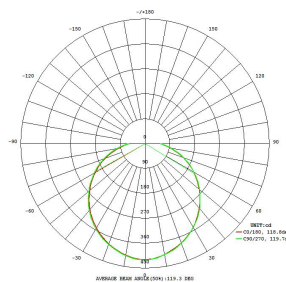

64529

CAPASSO-C PRO

Общая информация

Material number	64529
Type	настенно-потол. светильни
Product segment	Professional light
Theme	professional light

Размеры

Article Height (in mm)	85
Article Diameter (in mm)	340
Net Weight	1,484 Kilogram

Материал & Цвет

Enclosure Material	сталь
Enclosure Colour	белый
Glass/Shade Material	пластик
Glass/Shade Color	белый, хром

Функциональность

Switch Type	нет
Function	несменный LED упр- с пульта ДУ и приложения BLE, CCT, RGB
Battery	No