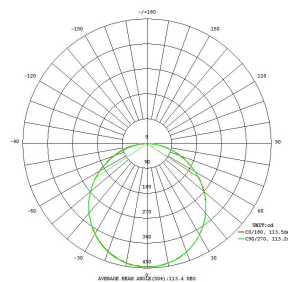

64525 FUEVA-C PRO

Общая информация

Material number	64525
Type	накладной светильник
Product segment	Professional light
Theme	professional light

Размеры

Article Height (in mm)	40
Article Width (in mm)	225
Article Length (in mm)	225
Net Weight	0,942 Kilogram

Материал & Цвет

Enclosure Material	литой металл
Enclosure Colour	белый
Glass/Shade Material	пластик
Glass/Shade Color	белый

Функциональность

Switch Type	нет
Function	несменный LED упр- с пульта ДУ и приложения BLE, CCT, RGB
Battery	No