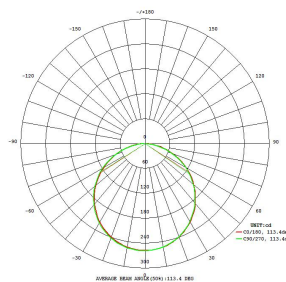

64517

FUEVA-C PRO

Общая информация

Material number	64517
Type	встраиваемый светильник
Product segment	Professional light
Theme	professional light

Размеры

Article Diameter (in mm)	225
Installation Depth (in mm)	30
Cutout (in mm)	207
Net Weight	0,775 Kilogram
Article Overhang (in mm)	30