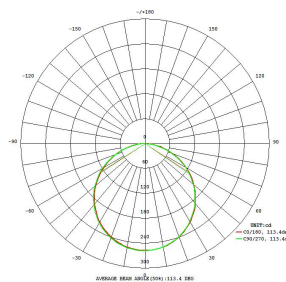

64516

FUEVA-C PRO

Общая информация

Material number	64516
Type	встраиваемый светильник
Product segment	Professional light
Theme	professional light

Размеры

Article Diameter (in mm)	225
Installation Depth (in mm)	30
Cutout (in mm)	207
Net Weight	0,786 Kilogram
Article Overhang (in mm)	30