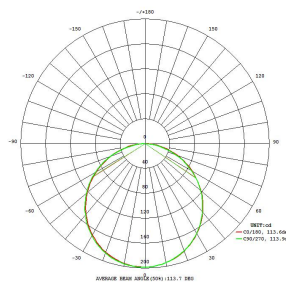

64512

FUEVA-C PRO

Общая информация

Material number	64512
Type	встраиваемый светильник
Product segment	Professional light
Theme	professional light

Размеры

Article Diameter (in mm)	170
Installation Depth (in mm)	30
Cutout (in mm)	155
Article Overhang (in mm)	30

64512

FUEVA-C PRO

Техническая информация

Protection Degree	IP20
Protection Class	2
Mains Voltage	220-240V,50/60Hz
Dimmable	Yes
Risk Group	1
max. Wattage (1)	10,5W

Источник света □

Socket Type (1)	LED
Illuminant Type (1)	LED
Illuminant incl. (1)	INKLUSIV
Lumen with Cover	510
Equivalence With Incandescent Lamp (W)	82
Color Temperature	18
Switching Cycles	15000
Colour Rendering Index (Ra, CRI)	>80
Energy Efficiency Class	LED - A+
Dimmable	Yes
Function	несменный LED упр- с пульта ДУ и приложения BLE, CCT, RGB
Rated Lamp Power (0,1W precision)	10.4000
Color Tolerance (LED, SDCM)	<6