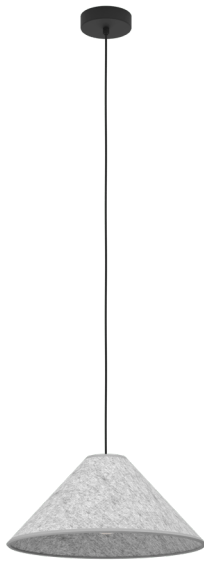

### General Information

Material number	43984
Type	pendant light
Product segment	Indoor
Theme	Vintage

### Dimensions

Article Height (in mm)	1100
Article Diameter (in mm)	410
Net Weight (in kg)	0.52

### Material & Colour

Enclosure Material	steel
Enclosure Colour	black
Cable Colour	textil-cable black
Glass/Shade Material	felt
Glass/Shade Colour	grey