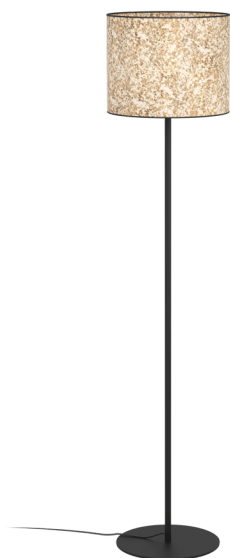

43939

BUTTERBURN

General Information

Material number	43939
Type	floor light
Product segment	Indoor
Theme	Vintage

Dimensions

Article Height (in mm)	1620
Article Diameter (in mm)	360
Net Weight (in kg)	4.11
Base Diameter (in mm)	320

Material & Colour

Enclosure Material	steel
Enclosure Colour	black
Cable Colour	black
Glass/Shade Material	fabric with birch leaves
Glass/Shade Colour	beige, green

Functionality

Switch Type	foot-switch
Battery	No