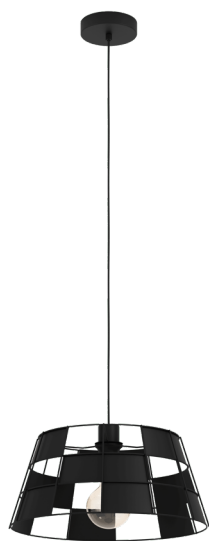

43892

PONTEFRACT

General Information

Material number	43892
Type	pendant light
Product segment	Indoor
Theme	Vintage

Dimensions

Article Height (in mm)	1100
Article Diameter (in mm)	420
Net Weight (in kg)	1.28

Material & Colour

Enclosure Material	steel
Enclosure Colour	black
Cable Colour	textil-cable black

Functionality

Switch Type	without switch
Battery	No

43892

PONTEFRACT

Technical Information

Protection Degree	IP20
Protection Class	2
Mains Voltage	220-240V,50/60Hz
Operation Voltage	220-240V,50/60Hz
max. Wattage (1)	1X40W