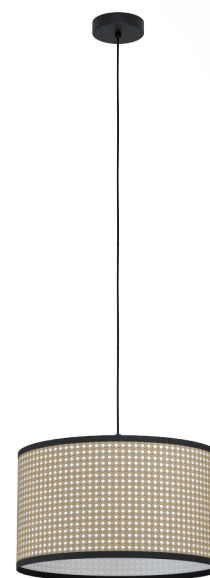

43488 RUSCOMB

General Information

Material number	43488
Type	pendant light
Product segment	Indoor
Theme	Vintage

Dimensions

Article Height (in mm)	1100
Article Diameter (in mm)	380

Material & Colour

Enclosure Material	steel
Enclosure Colour	black
Cable Colour	ZZKABFA_SW
Glass/Shade Colour	natural, black