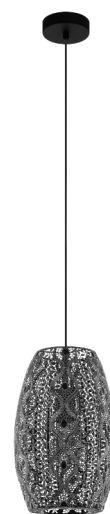

Technical Information

Protection Class	2
Mains Voltage	220-240V,50/60Hz
Operation Voltage	220-240V,50/60Hz

Technical changes reserved

EGLO Leuchten GmbH
Heiligkreuz 22 | 6136 Pöll | Austria
Tel. +43 (0) 5242 / 6996 - 0
Fax: +43 (0) 5242 / 6996 - 938
www.eglo.com

my light | my style