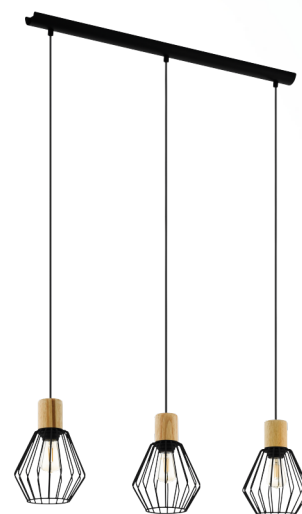

Illuminant 1

Technical changes reserved

EGLO Leuchten GmbH
Heiligkreuz 22 | 6136 Pill | Austria
Tel. +43 (0) 5242 / 6996 - 0
Fax: +43 (0) 5242 / 6996 - 938
www.eglo.com

my light | my style