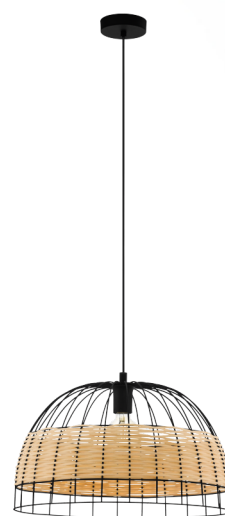

Technical Information

Protection Class	2
Mains Voltage	220-240V,50/60Hz
Operation Voltage	220-240V,50/60Hz

Technical changes reserved

EGLO Leuchten GmbH
Heiligkreuz 22 | 6136 Pill | Austria
Tel. +43 (0) 5242 / 6996 - 0
Fax: +43 (0) 5242 / 6996 - 938
www.eglo.com

my light | my style