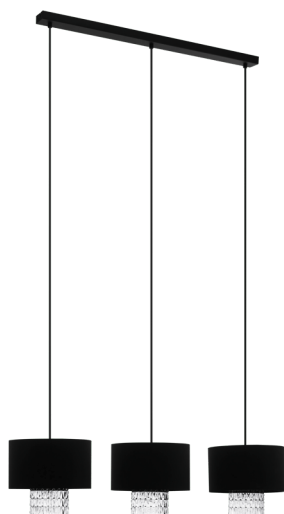

### General Information

Material number	39978
Type	pendant light
Product segment	Indoor
Theme	Crystal & Design

### Dimensions

Article Height (in mm)	1500
Article Width (in mm)	240
Article Length (in mm)	1240
Net Weight (in kg)	6.1
Canopy Length (in mm)	1100
Canopy Width (in mm)	65
Canopy Height (in mm)	30

### Material & Colour

Enclosure Material	steel
Enclosure Colour	black
Cable Colour	textil-cable black
Glass/Shade Material	fabric, glass
Glass/Shade Colour	black, clear