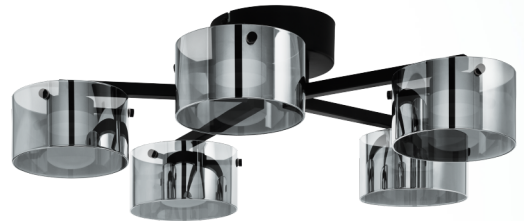

### General Information

Material number	39874
Type	ceiling light
Product segment	Indoor
Theme	Crystal & Design

### Dimensions

Article Height (in mm)	1500
Article Width (in mm)	150
Article Length (in mm)	930

### Material & Colour

Enclosure Material	steel
Enclosure Colour	black
Glass/Shade Material	glass
Glass/Shade Colour	black-transparent