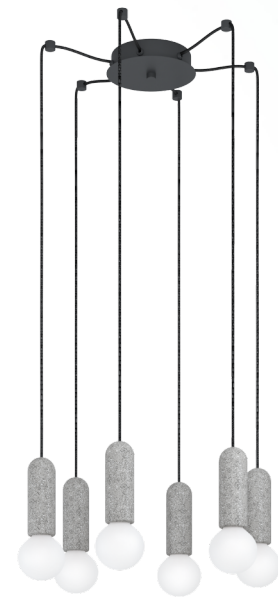

39833 GIACONECCHIA

General Information

Material number	39833
Type	pendant light
Product segment	Indoor
Theme	Vintage

Dimensions

Article Height (in mm)	1500
Article Diameter (in mm)	180

Material & Colour

Enclosure Material	steel
Enclosure Colour	anthracite
Cable Colour	ZZKABFA_SW
Glass/Shade Material	Terrazzo
Glass/Shade Colour	grey

Functionality

Switch Type	without switch
Battery	No

Technical Information

Protection Class	1
Mains Voltage	220-240V,50/60Hz
Operation Voltage	220-240V,50/60Hz

Illuminant 1

Technical changes reserved

EGLO Leuchten GmbH
 Heiligkreuz 22 | 6136 Pill | Austria
 Tel. +43 (0) 5242 / 6996 - 0
 Fax: +43 (0) 5242 / 6996 - 938
www.eglo.com