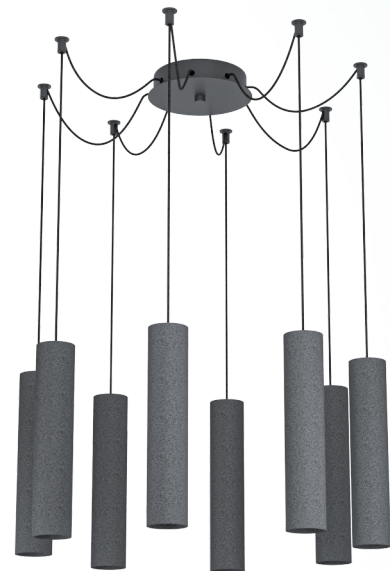

### General Information

Material number	39824
Type	pendant light
Product segment	Indoor
Theme	Crystal & Design

### Dimensions

Article Height (in mm)	1500
Article Diameter (in mm)	185

### Material & Colour

Enclosure Material	steel
Enclosure Colour	anthracite
Cable Colour	ZZKABFA_ZS
Glass/Shade Material	Terrazzo
Glass/Shade Colour	black, white