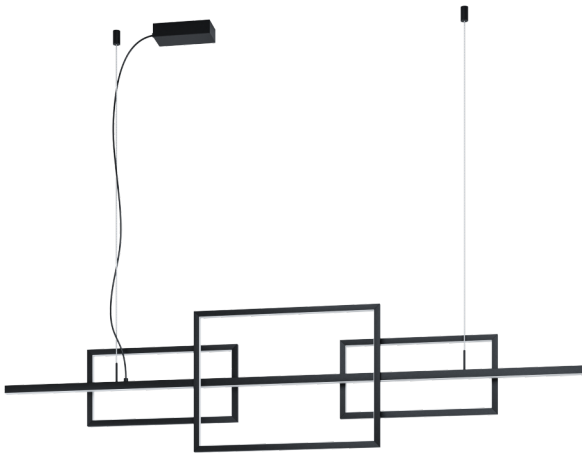

## General Information

Material number	39798
Type	pendant light
Product segment	Indoor
Theme	Crystal & Design

## Dimensions

Article Height (in mm)	1300
Article Width (in mm)	50
Article Length (in mm)	1500
Net Weight	3.35 Kilogram

## Material & Colour

Enclosure Material	steel
Enclosure Colour	black
Cable Colour	ZZKABFA_SW
Glass/Shade Material	plastic
Glass/Shade Colour	white

## Functionality

Switch Type	without switch
Function	LED not replaceable
Battery	No

**39798**  
**PUEBLA**