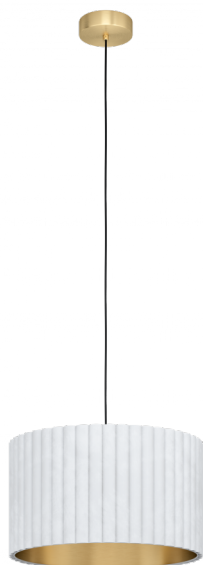

39765

TAMARESCO

General Information

Material number	39765
Type	pendant light
Product segment	Indoor
Theme	Crystal & Design

Dimensions

Article Height (in mm)	1500
Article Diameter (in mm)	380
Net Weight	0.778 Kilogram

Material & Colour

Enclosure Material	steel
Enclosure Colour	brushed brass
Cable Colour	black
Glass/Shade Material	velvet
Glass/Shade Colour	white, gold

Functionality

Switch Type	without switch
Battery	No