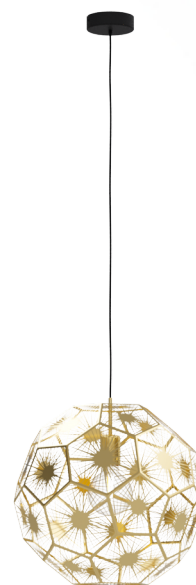

Illuminant 1

Illuminant Type (1)	E27

Technical changes reserved

EGLO Leuchten GmbH
Heiligkreuz 22 | 6136 Pill | Austria
Tel. +43 (0) 5242 / 6996 - 0
Fax: +43 (0) 5242 / 6996 - 938
www.eglo.com

my light | my style