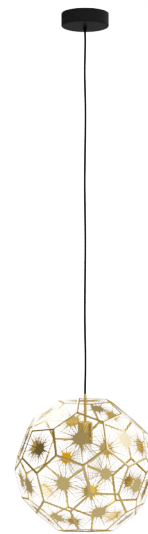

Illuminant 1

Illuminant Type (1)	E27

Technical changes reserved

EGLO Leuchten GmbH
Heiligkreuz 22 | 6136 Pöll | Austria
Tel. +43 (0) 5242 / 6996 - 0
Fax: +43 (0) 5242 / 6996 - 938
www.eglo.com

my light | my style