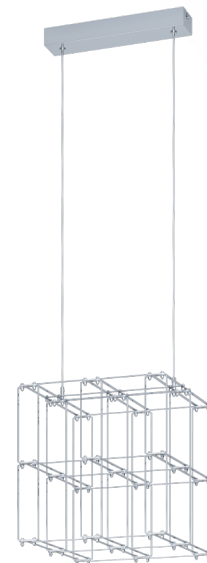

39729 FRONTERA

General Information

Material number	39729
Type	pendant light
Product segment	Indoor
Theme	Crystal & Design

Dimensions

Article Height (in mm)	1500
Article Width (in mm)	300
Article Length (in mm)	300

Material & Colour

Enclosure Material	stainless steel
Enclosure Colour	chrome
Cable Colour	ZZKABFA_TR

Functionality

Switch Type	without switch
Function	LED not replaceable
Battery	No

Technical Information

Protection Class	2
Mains Voltage	220-240V,50/60Hz
Operation Voltage	220-240V,50/60Hz
Dimmable	Yes