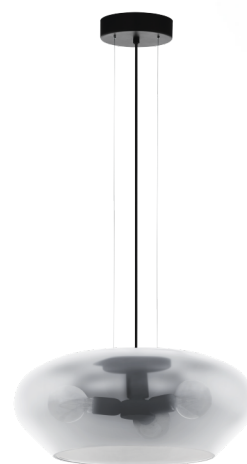

39658 PRIORAT

General Information

Material number	39658
Type	pendant light
Product segment	Indoor
Theme	Crystal & Design

Dimensions

Article Height (in mm)	1500
Article Diameter (in mm)	500
Net Weight	4.29 Kilogram
Canopy Height (in mm)	36
Canopy Diameter (in mm)	148

Material & Colour

Enclosure Material	steel
Enclosure Colour	black
Cable Colour	ZZKABFA_ZS
Glass/Shade Material	glass vaporized
Glass/Shade Colour	black-transparent

Functionality

Switch Type	without switch
Function	incl.adapter for 3-light
Battery	No