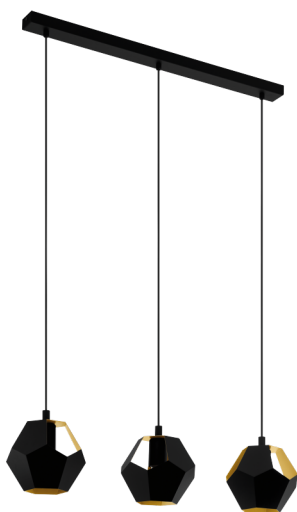

39634

RASIGURES

General Information

Material number	39634
Type	pendant light
Product segment	Indoor
Theme	Crystal & Design

Dimensions

Article Height (in mm)	1100
Article Width (in mm)	180
Article Length (in mm)	780
Net Weight	2.38 Kilogram

Material & Colour

Enclosure Material	steel
Enclosure Colour	black, gold
Cable Colour	ZZKABFA_ZS

Functionality

Switch Type	without switch
Battery	No

Technical Information

Protection Degree	IP20
Protection Class	1
Mains Voltage	220-240V,50/60Hz
Operation Voltage	220-240V,50/60Hz
max. Wattage (1)	3X28W