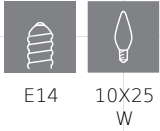

Illuminant 1

Illuminant Type (1)	E14
Illuminant incl. (1)	Exclusive
Socket Type (1)	E14

E14

10X25
W