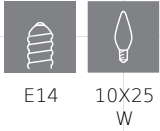

Illuminant 1

Illuminant Type (1)	E14
Illuminant incl. (1)	Exclusive
Socket Type (1)	E14

E14 10X25
W