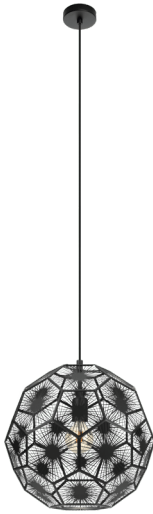

39618

SKOURA 1

General Information

Material number	39618
Type	pendant light
Product segment	Indoor
Theme	Crystal & Design

Dimensions

Article Height (in mm)	1500
Article Diameter (in mm)	410
Net Weight (in kg)	1.17

Material & Colour

Enclosure Material	steel
Enclosure Colour	black
Cable Colour	textil-cable black

Functionality

Switch Type	without switch
Battery	No

39618 SKOURA 1

Technical Information

Protection Degree	IP20
Protection Class	2
Mains Voltage	220-240V,50/60Hz
Operation Voltage	220-240V,50/60Hz
max. Wattage (1)	1X60W

Illuminant 1

Illuminant Type (1)	E27
Illuminant incl. (1)	Exclusive
Socket Type (1)	E27

E27

1X60
W