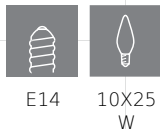

Illuminant 1

Illuminant Type (1)	E14
Illuminant incl. (1)	Exclusive
Socket Type (1)	E14

E14 10X25
W