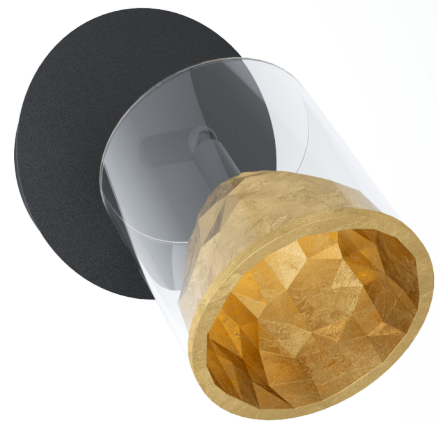

Technical Information

Protection Class	2
Mains Voltage	220-240V,50/60Hz
Dimmable	Yes

Technical changes reserved

EGLO Leuchten GmbH
Heiligkreuz 22 | 6136 Pill | Austria
Tel. +43 (0) 5242 / 6996 - 0
Fax: +43 (0) 5242 / 6996 - 938
www.eglo.com

my light | my style