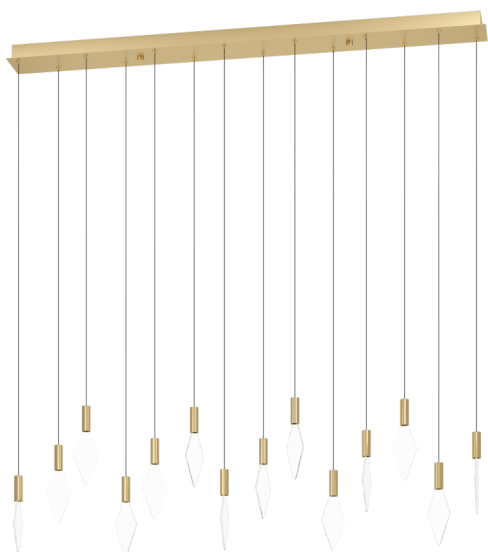

390362

MIRADOR

General Information

Material number	390362
Type	pendant light
Product segment	Indoor
Theme	Crystal & Design
Energy efficiency class (EEI)	F

Dimensions

Article Height (in mm)	2200
Article Width (in mm)	120
Article Length (in mm)	1400
Net Weight (in kg)	5.37

Material & Colour

Enclosure Material	steel
Enclosure Colour	brass, gold
Glass/Shade Material	plastic
Glass/Shade Colour	transparent

Functionality

Switch Type	without switch
Battery	No

390362

MIRADOR

Technical Information