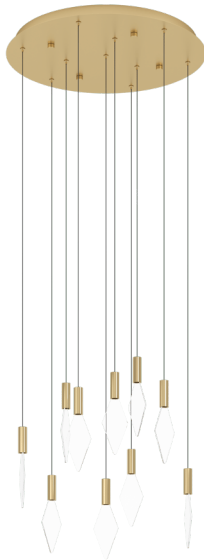

390359 MIRADOR

General Information

Material number	390359
Type	pendant light
Product segment	Indoor
Theme	Crystal & Design
Energy efficiency class (EEI)	E

Dimensions

Article Height (in mm)	1500
Article Diameter (in mm)	580
Net Weight (in kg)	5.71

Material & Colour

Enclosure Material	steel
Enclosure Colour	brass, gold
Glass/Shade Material	plastic
Glass/Shade Colour	transparent

Functionality

Switch Type	without switch
Battery	No

390359

MIRADOR

Technical Information